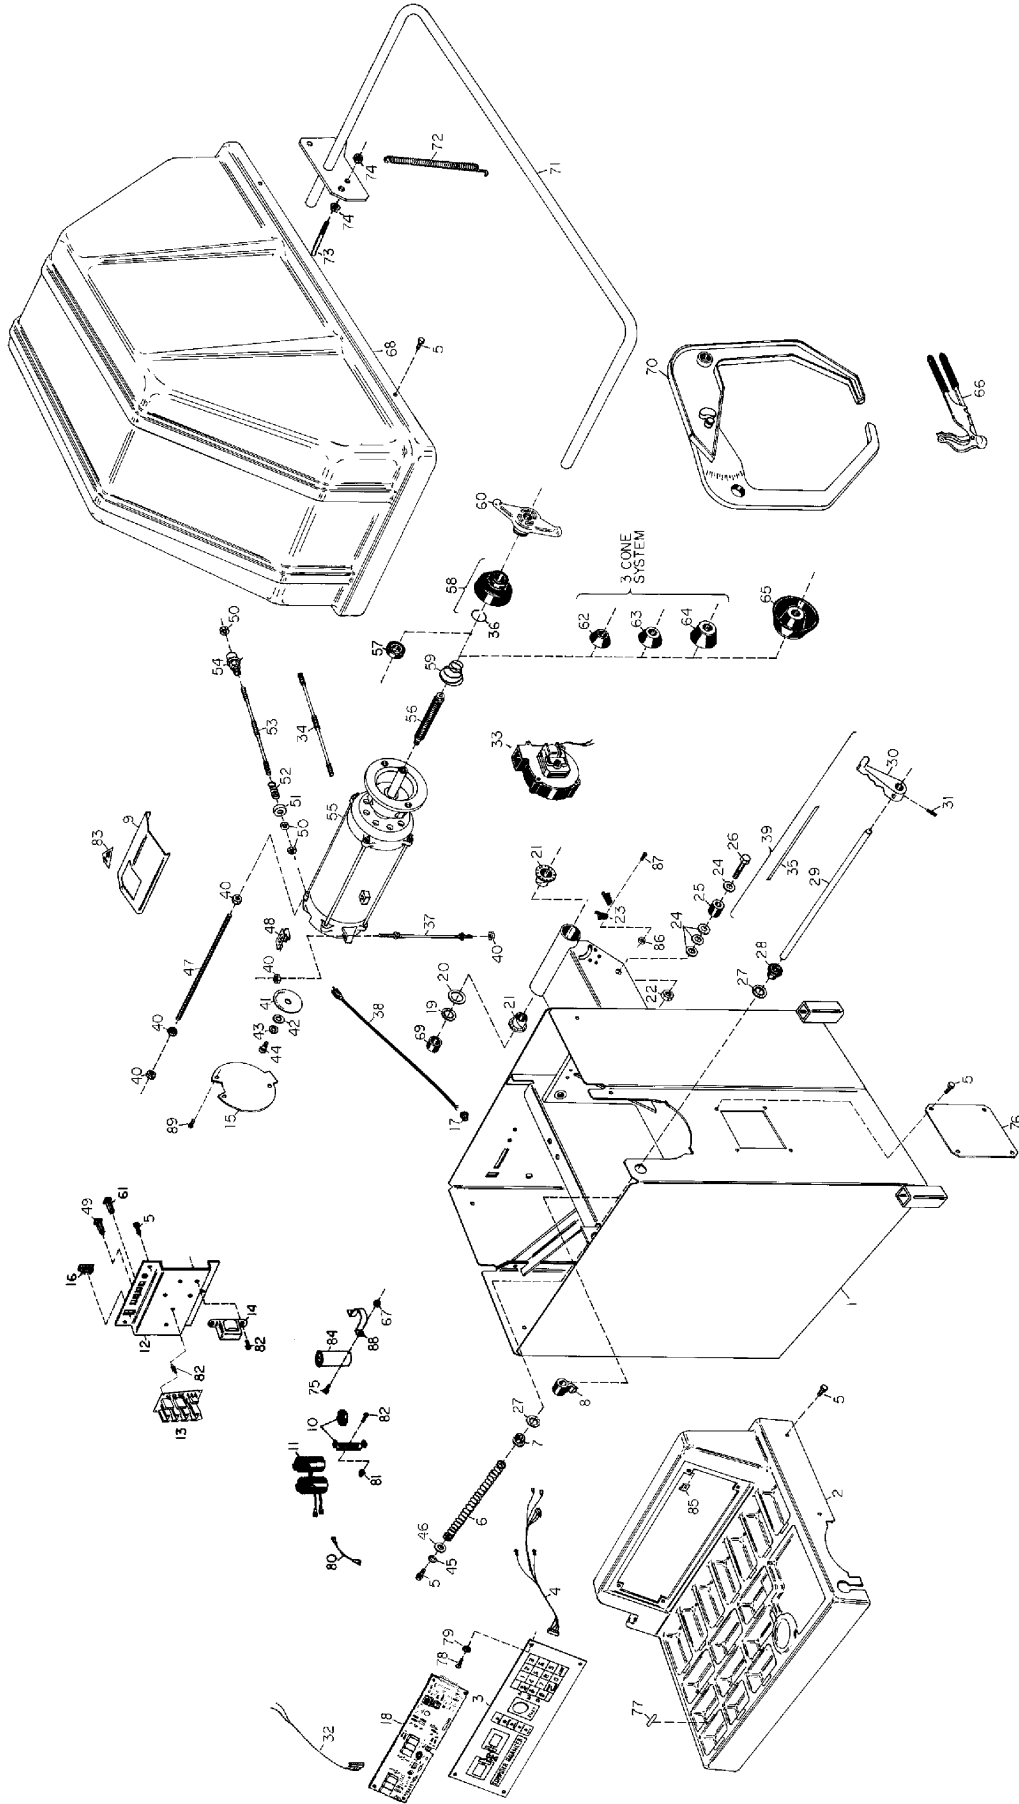

Manual Part No.: 8113141 05

Revision: 10/06

Direct Drive

850SS Parts Identification 850SS Identificación de Partes

Direct Drive

ITEM	PART NO.	DESCRIPTION	ITEM	PART NO.	DESCRIPTION	ITEM	PART NO.	DESCRIPTION	ITEM	PART NO.	DESCRIPTION
1	8110017	Cabinet	35	8111645	Scale, Distance Gauge	68	8308060	Hood			
2	8110010	Weight Tray Assembly	36	8110514	Retainer, Spring	69	8109949	Cap Plug			
3	8111126	Touch Panel	37	8110005	Rod, Motor Support, 10-1/2"	70	8309011	Caliper Assembly			
4	8112846	Signal Harness				71	8112843	Hood Bar Weldment			
5	8106301	Bolt, 1/4 Washer HD Self Tap	38	8113026	Power Cord, 110 Volt, 1 Ph	72	8308062	Hood Spring			
6	8308023	Distance Gauge Spring		8143796-2	Power Cord, 220 Volt, 1 Ph	73	8112731	Actuator Rod			
7	8308074	Bushing, Rear	39	8143127	Power Cord, 220 Volt, 3 Ph	74	8182178	Nut, Serrated			
8	8110168	Stop, Distance Arm	40	8110699	Distance Gauge Assembly	75	8111542	Screw, #8-32 x 1/2 PHMS			
9	8110211	Guard Motor	41	8106303	Nut, 3/8 Whiz Lock	76	8308860-1	Cover, Access			
10	8307022	Capacitor	42	8308817	Shutter, Rotary	77	8314005	Decal Kit			
11	8111815	Capacitor	43	8301032	Washer, 3/8	78	8110245	Screw, #6			
12	8110821	Power Panel	44	8104200	Washer, Shake Proof, Int.	79	8301061	Washer			
13	81140531	Motor Controller	45	8301016	Bolt, 3/8x3/8 Shoulder	80	8301094	Screw 8-32 x 3/4 Flathead			
14	8306806	Transformer	46	8301142	Washer, Flat	81	8301084	Nut, #8-32 Kep			
15	8109970	Cover, Encoder	47	8107635	Washer, Flat	82	8113996	Standoff, 8-32 male, 3/4 high			
16	8305802	Switch, On/Off	48	8110009	Rod, Motor Support, 18"	83	8110241	Decal, Weight			
17	6058	Strain Relief	49	8109975	Encoder, Optical			Position/Rotation			
18	8111794	PCB Complete w/o Touch Panel	50	8111218	Breaker, 2 amp	84	8111814	Capacitor, 220 V 1 Ph			
19	8109945	Retainer	51	8110198	Nut, Hex, Reg. 3/8 - 24 NF	85	8110258	Nut, Tinnerman			
20	8109944	Washer, 1-1/2 ID	52	8308036	Retainer, Piezo Spring	86	8301066	Nut, Kep #6-32			
21	8307014	Bearing, Flanged	53	8307008	Spring, Piezo	87	823603	Screw, #6-32 x 1/2			
22	8301122	Nut, Hex	54	8110007	Rod, Piezo, 9"	88	8110558	Clamp-Capacitor			
23	8144114	Switch, Mechanical	55	8114474	Piezo Assembly	89	8301082	Screw, #8-32 x 1/2			
24	8301121	Washer, 1/2	56	8109969	Motor						
25	8309008	Molding, Hood Stop	57	8308171	Stub Shaft, Coarse						
26	8301120	Bolt, 1/2 - 13x2-1/2 LG	58	8308105	Ring, No-Mar						
27	8143956	Retainer, Bushing	59	8110542	Pressure Cup Assembly						
28	8308535	Bushing, Front	60	8308802	Spring, Back Cone						
29	8308078	Rod, Distance Gauge	61	8110543	Hub Nut						
30	8308550	Arm, Distance Gauge	62	8111059	Breaker, 1 amp						
31	8100602	Roll Pin, 3/16x1-1/4	63	8110410	Cone, Small						
32	8111818-1	Power Harness	64	8110411	Cone, Medium						
33	8110994	Blower Assembly	65	8110412	Cone, large						
34	8110006	Piezo Rod, 10"	66	8308095	Cone, Truck						
			67	8113175	Weight Pliers						
				8301084	Kep Nut, #8-32						